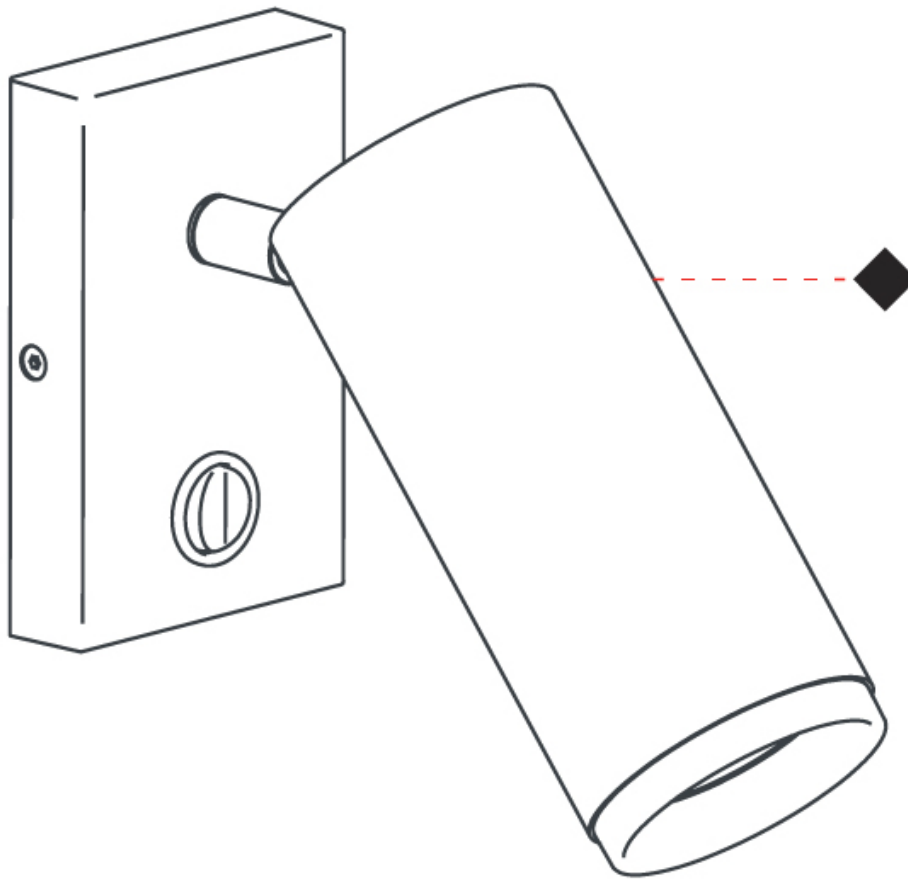

HAUL - WALL SURFACE

D93203R9-

PROJECT	_____
TYPE	_____
SPECIFIER	_____
QUANTITY	_____
DATE	_____

D