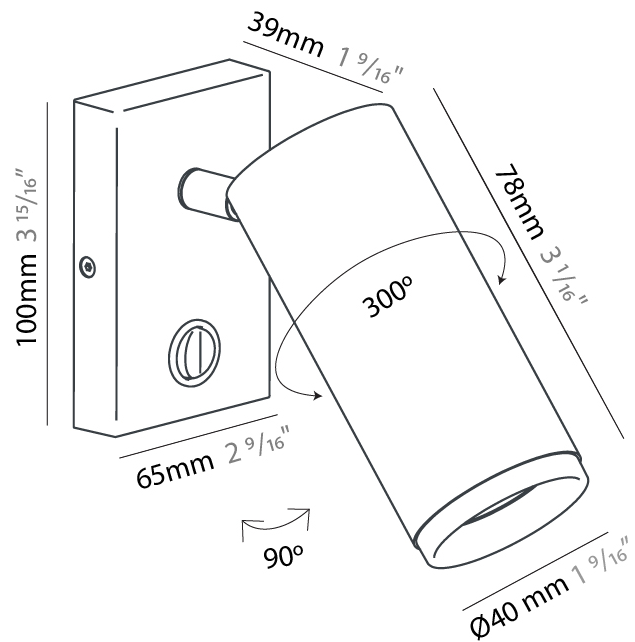

PROJECT	
TYPE	
SPECIFIER	
QUANTITY	
DATE	

HAUL - WALL SURFACE

D93203R9-

base number Finish Options

1. To build a product code in our configurator select the specify button on the base model # product page
2. To build a manual product code on this datasheet choose from the options listed below in blue font and add the suffix to the base model #

GENERAL

Series: Haul
Subseries: Haul - Wall
Brand: Milan
Division: Design
Mounting Type: Surface
Mounting Location: Wall
Subcategory: On/Off Switch

PHYSICAL

Shape: Cylinder
Diameter (mm): 40
Diameter (in): 1 ⁹/₁₆
Length (mm): 65
Length (in): 2 ⁹/₁₆
Height (mm): 100
Height (in): 3 ¹⁵/₁₆
Extension (mm): 78
Extension (in): 3 ¹/₁₆
Light Distribution: Adjustable / Direct
Fixture Finish: MWL / MBQ
Fixture Material: Extruded Aluminum

ELECTRICAL

Lamp Type: LED
Input Wattage (W): 5
Dimming: Electronic Low Voltage Dimming
Input Voltage (V): 120Vac Direct Line

LED

Number of LEDs: 1
Color Temperature (°K): 3000
Max. Delivered Lumen (lm): 500
CRI: >90 CRI
Lamp Life (hrs): 50000

OPTICAL

Beam Angle: 35
Adjustability: Rotational 300°; Tilt 90°

RATINGS AND CERTIFICATIONS

Certified By: Certified for North American Standards
IP rating: IP20