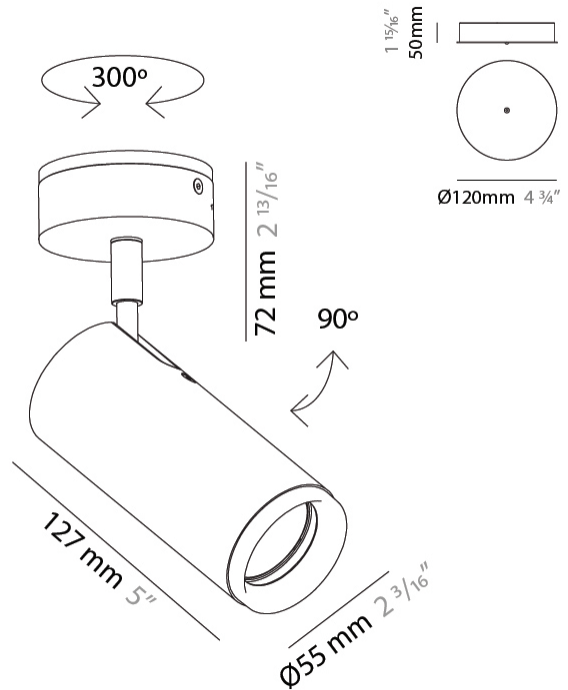

PROJECT	_____
TYPE	_____
SPECIFIER	_____
QUANTITY	_____
DATE	_____

HAUL - WALL SURFACE

D93243-

base number   Finish
Options

1. To build a product code in our configurator select the specify button on the base model # product page
2. To build a manual product code on this datasheet choose from the options listed below in blue font and add the suffix to the base model #

GENERAL

Series: Haul
Subseries: Haul - Wall
Brand: Milan
Division: Design
Mounting Type: Surface
Mounting Location: Wall
Subcategory: On/Off Switch

PHYSICAL

Shape: Cylinder
Diameter (mm): 55
Diameter (in): 1 ⁹/₁₆
Length (mm): 83
Length (in): 3 ¹/₄
Height (mm): 100
Height (in): 3 ¹⁵/₁₆
Extension (mm): 120
Extension (in): 4 ³/₄
Light Distribution: Adjustable / Direct
Fixture Finish: [MWL / MBQ](#)
Fixture Material: Extruded Aluminum

ELECTRICAL

Lamp Type: LED
Input Wattage (W): 7
Dimming: Electronic Low Voltage Dimming
Input Voltage (V): 120Vac Direct Line

LED

Number of LEDs: 1
Color Temperature (°K): 3000
Max. Delivered Lumen (lm): 665
CRI: >90 CRI
Lamp Life (hrs): 50000

OPTICAL

Beam Angle: 35

RATINGS AND CERTIFICATIONS

Certified By: Certified for North American Standards
IP rating: IP20