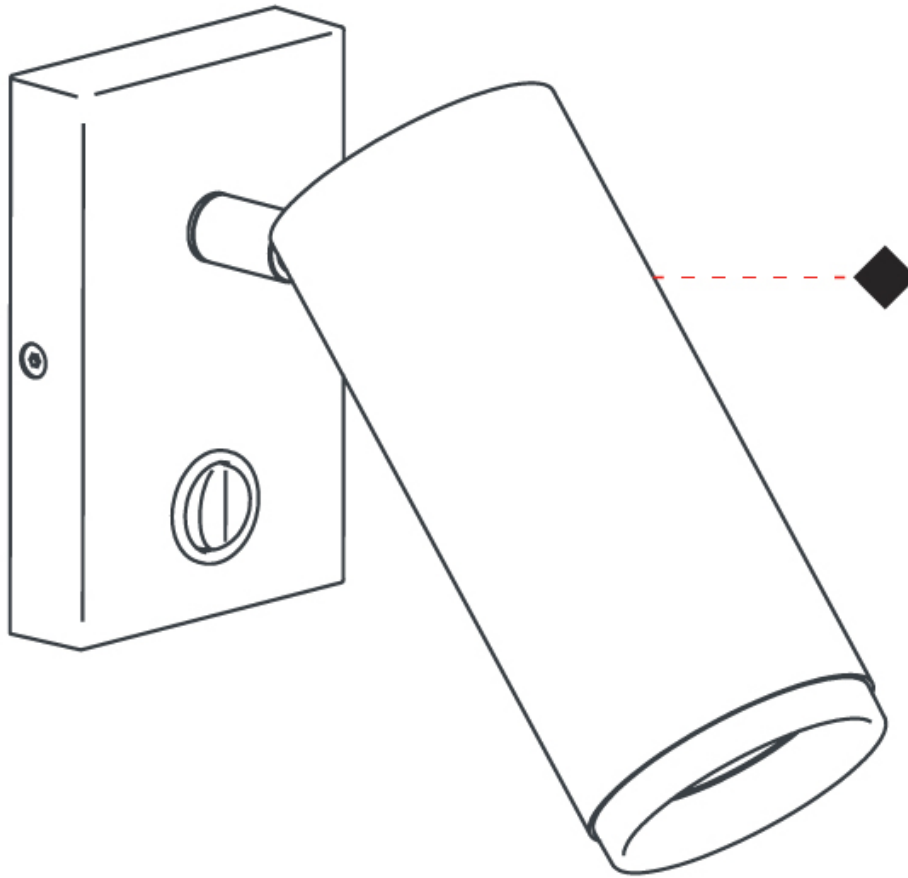

HAUL - WALL SURFACE

D93243-

PROJECT	_____
TYPE	_____
SPECIFIER	_____
QUANTITY	_____
DATE	_____